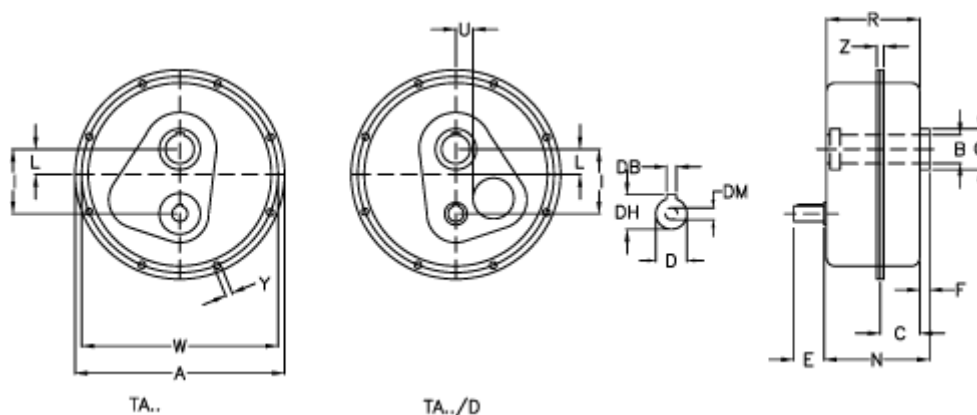

Data Sheet

Article number: 2948045122055
 Description: Shaft mount. speed reducer
 TA 45.55D i=12,2 without lubrication

Measures

a	= 364	E = 60	W	= 344
B G7	= 55	F = 15	Weight (kg)	= 37
C	= 62	I = 123	Y	= 9.0
DB	= 8	L = 34	Z	= 20.5
Description	= TA 45.55D	N = 164.0		
DH	= 31.0	Q = 75		
D h6	= 28	R = 162.0		
DM	= M10	U = 33		